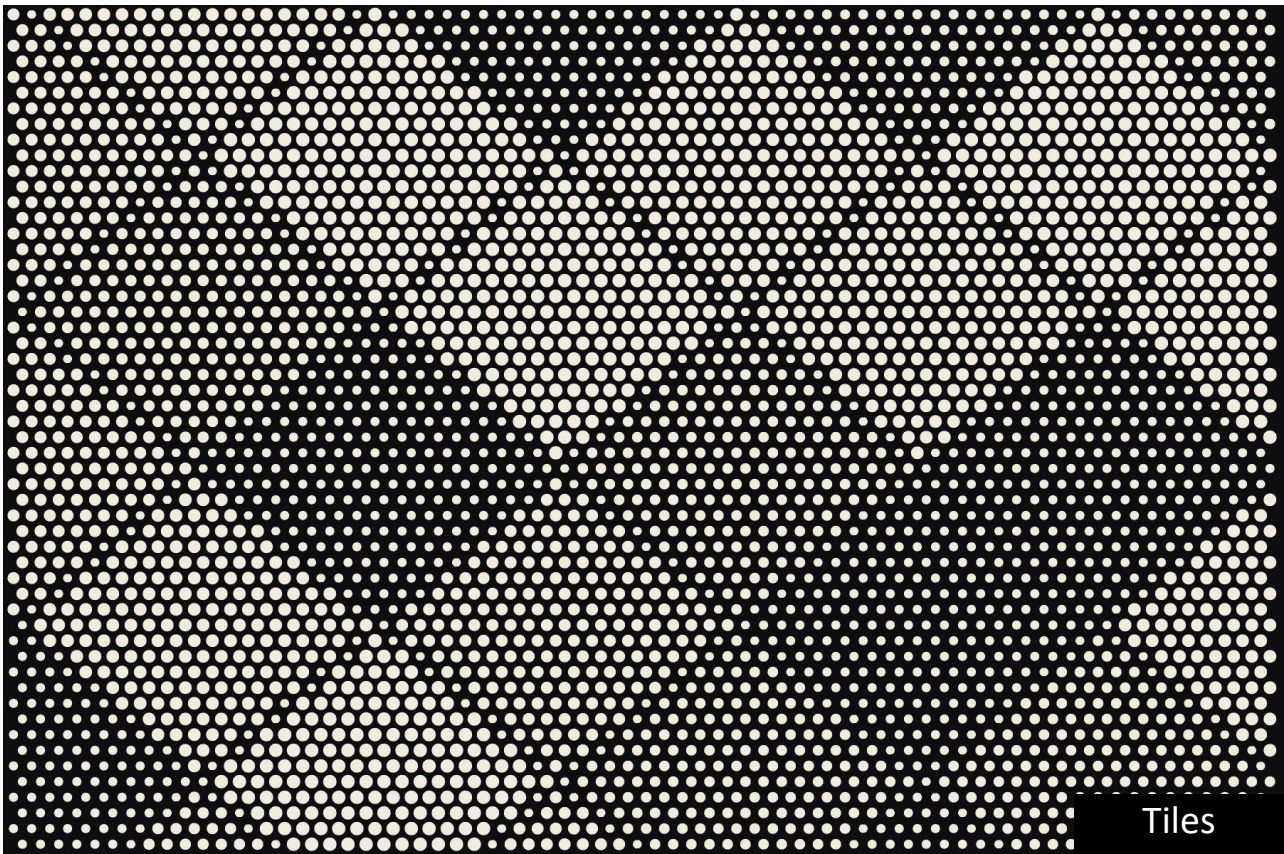

Arrow Metal Pty. Ltd.

A 3 Carolyn St, Silverwater NSW 2128 Australia

P +61 2 9748 2200 | **F** +61 2 9748 2210

W www.arrowmetal.com.au ABN 41 607 785 982

Product: Perforated Metal

Pattern: Tiles

Tiles is a harlequin-effect repeating square pattern that features strong separating lines and different shades for visual interest.

This pattern can be customised for your project specification.

Customisation options:

- **Design scale:** Increase or decrease the pattern, depending on panel size
- **Hole size:** Enlarge or reduce the perforations to achieve the required open area percentage
- **Finishes:** Add a finish, from powder-coated colour to special coatings that increase longevity and weather resistance.